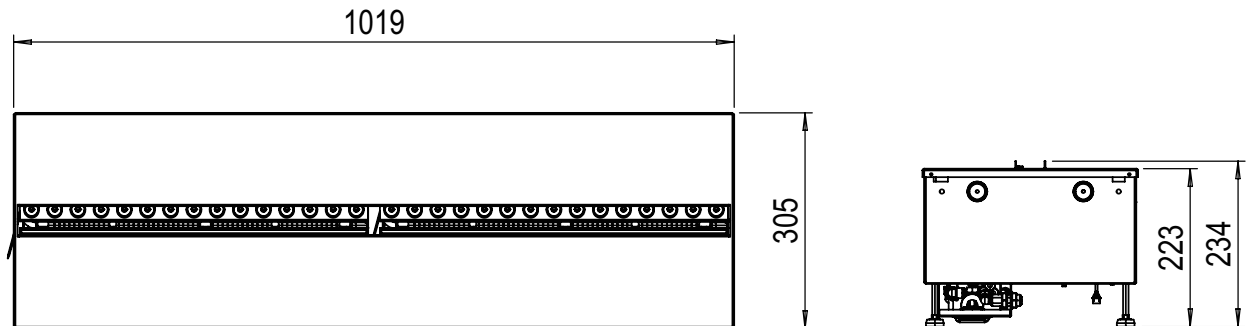

USP's

- Suitable for installation projects and designed to fit into a custom-made frame or fireplace
- Connects to a main water supply, no manual refill needed
- Quick-fit IEC (kettle) connection for an individual fireplace of any length
- Crackling logs sound effects with adjustable volume
- Log set available as an accessory

The Cassette 1000 is delivered without a log set

Article number: 211446 | EAN Code: 5011139211446 | Optimyst®

 **Dimplex**

Disclaimer
We have compiled this publication with the utmost care. The information in this publication can be shown inaccurately, may have been changed or supplemented. This publication can be changed. Glen Dimplex is not responsible for the action taken, decisions of results based solely on the information contained in this publication.

All cassettes must have adequate ventilation for an optimal fire experience.
For advice, read the manuals or visit the website www.dimplex-fires.eu

		Cassette 1000 projects
General specifications	Fire system	Optimyst®
	Article number	211446
	EAN code	5011139211446
	Model	Cassette series
	View of the fire	4 sided
	Colour	Black
	Decoration / fuel bed	Metal plate (optional LED log set available, 2x log set 500)
Product size	Measurements view of the fire (WxH)	99 x 20 cm
	Outside dimensions WxHxD	101 x 30 x 20 cm
Features	Heat output	No
	Thermostat	-
	Remote control	Yes
	Manual controlling directly at the fireplace possible yes / no	Yes
	Light module	LED
	Sound module	Yes
	Colour effects settings	-
Power consumption	Heat setting 1 in W	-
	Heat setting 2 in W	-
	Flame only operation in W	450W
	Max. consumption	450W
Voltage	Voltage/Electrical frequency	230V/50Hz
Specifications	Product weight in kg	17,5
	Length of the cord	1,5 m
	Warranty	2 year